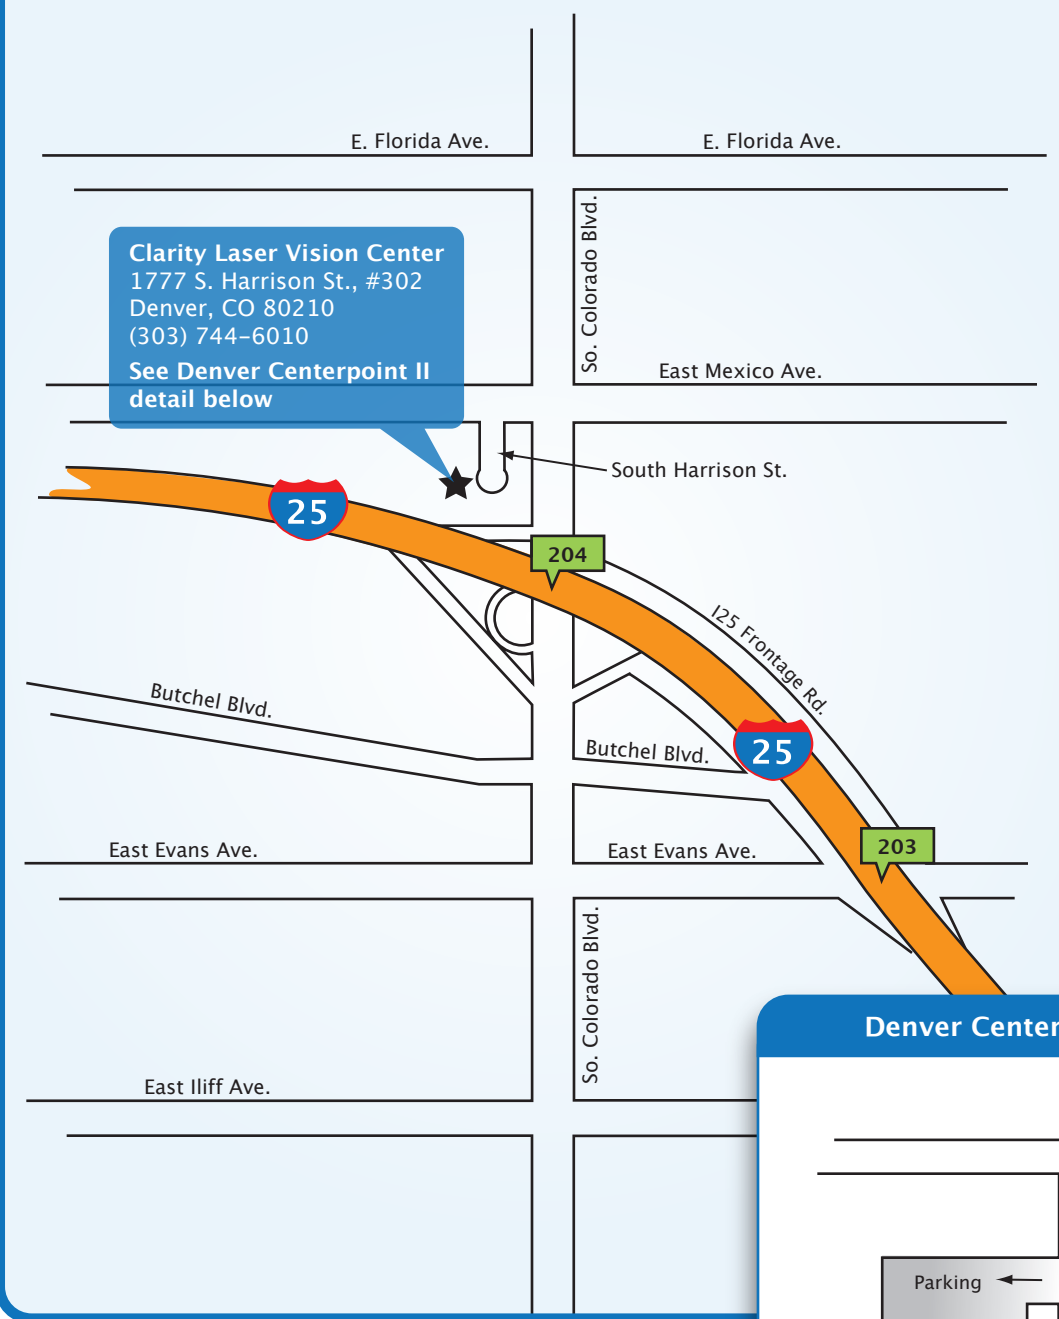

Map to Clarity Laser Vision Center

Denver Centerpoint II Building
 1777 S. Harrison St., #302
 Denver, CO 80210
 (303) 744-6010
www.claritylasercenter.com

Denver Centerpoint II Building Detail

Directions from North Denver

Going South on I-25 S

1. Take exit 204, Colorado Blvd.
2. Go 1 block North and take first left (West) onto Mexico
3. Go 1 short block and take 1st left (South) (sign hidden behind tree)
4. Turn right into underground parking (or use the turnaround)

Directions from South Denver

Going North on I-25 N

1. Take exit 204, Colorado Blvd.
2. Go 1 block North and take first left (West) onto Mexico
3. Go 1 short block and take 1st left (South) (sign hidden behind tree)
4. Turn right into underground parking (or use the turnaround)